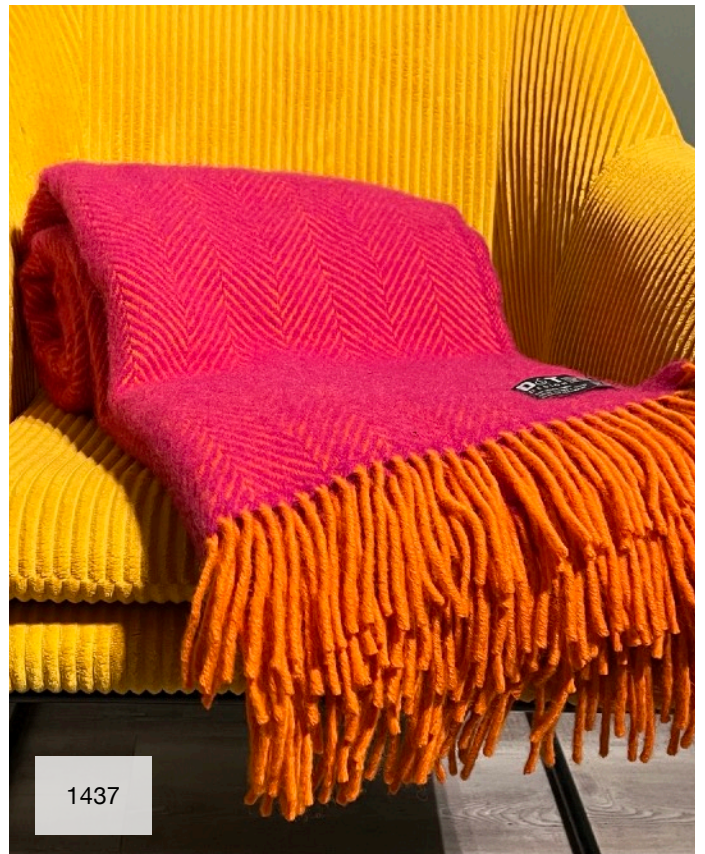

A bedroom scene featuring a bed with white linens, a dark headboard, and several pillows. Two bedside lamps with a woven shade are lit. The background is a misty forest scene with evergreen trees. The D&T logo is centered at the top.

D&T
DESIGN HAMBURG

COLLECTION
2023

NEW COLORS

WWW.DTDESIGN.DE
PHONE: 04185 708 6884

Fischgrät

100% Schurwolle / new wool
made in Europe

Produkte Products	Menge Units	Maße Size
Woldecke / blanket	1	130 x 180 cm

0739

3918

1437

Basic

100% Schurwolle / new wool
made in Europe

Produkte Products	Menge Units	Maße Size
Woldecke / blanket	1	130 x 180 cm

12 light grey

08 rosé