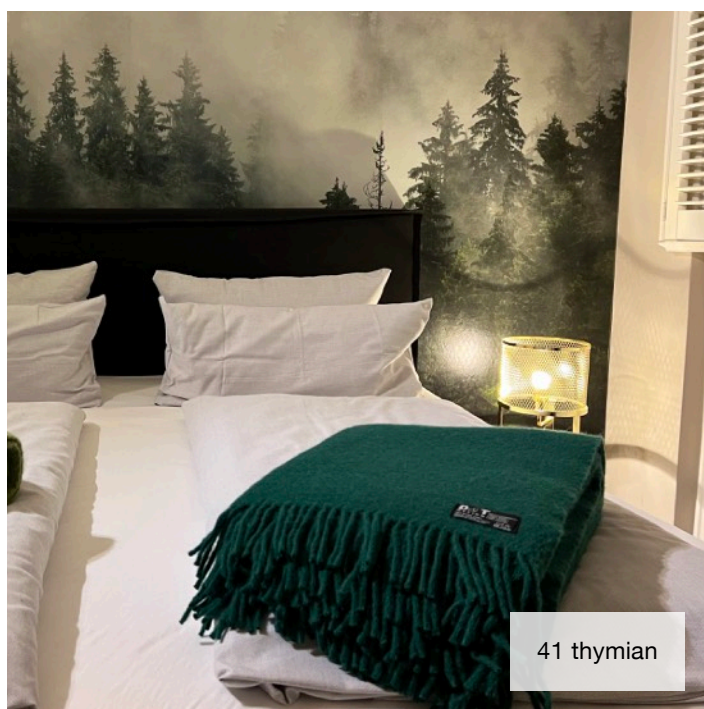

12 light grey

41 thymian