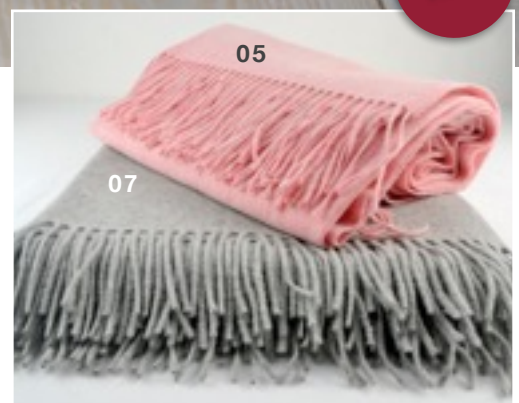

Molly

100% Lambswool
Made in Italy

Produkte
Products

Menge
Units

Maße
Size

Woldecke / Blanket

1

130 x 180 cm