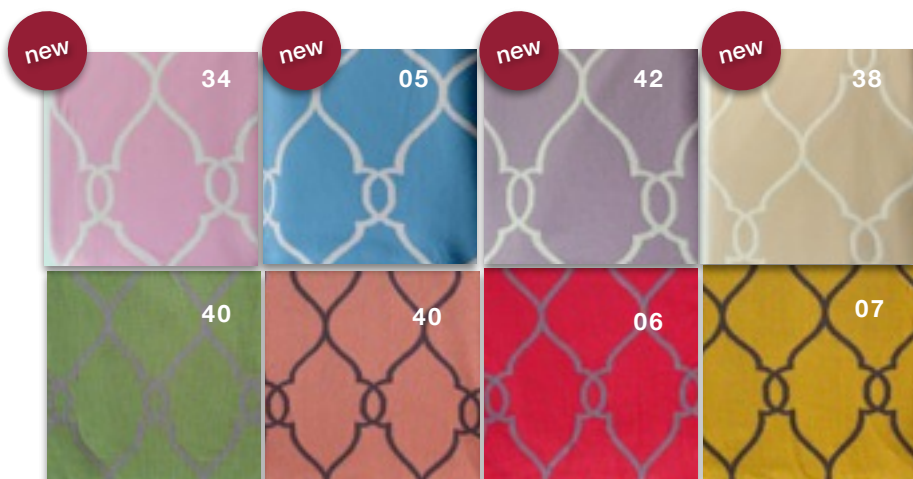

Palmira

100% Baumwolle / 100% Cotton
Made in India

Produkte
Products

Menge
Units

Maße
Size

Plaids	1	130 x 180 cm
Kissen / Cushion Cover	1	50 x 50 cm