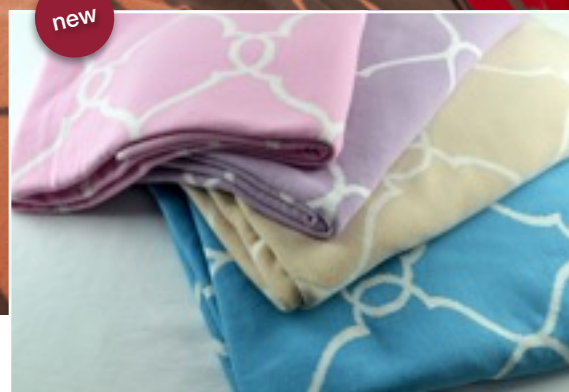

Palmira

100% Baumwolle / 100% Cotton
Made in India

Produkte
Products

Menge
Units

Maße
Size

Plaids	1	130 x 180 cm
Kissen / Cushion Cover	1	50 x 50 cm